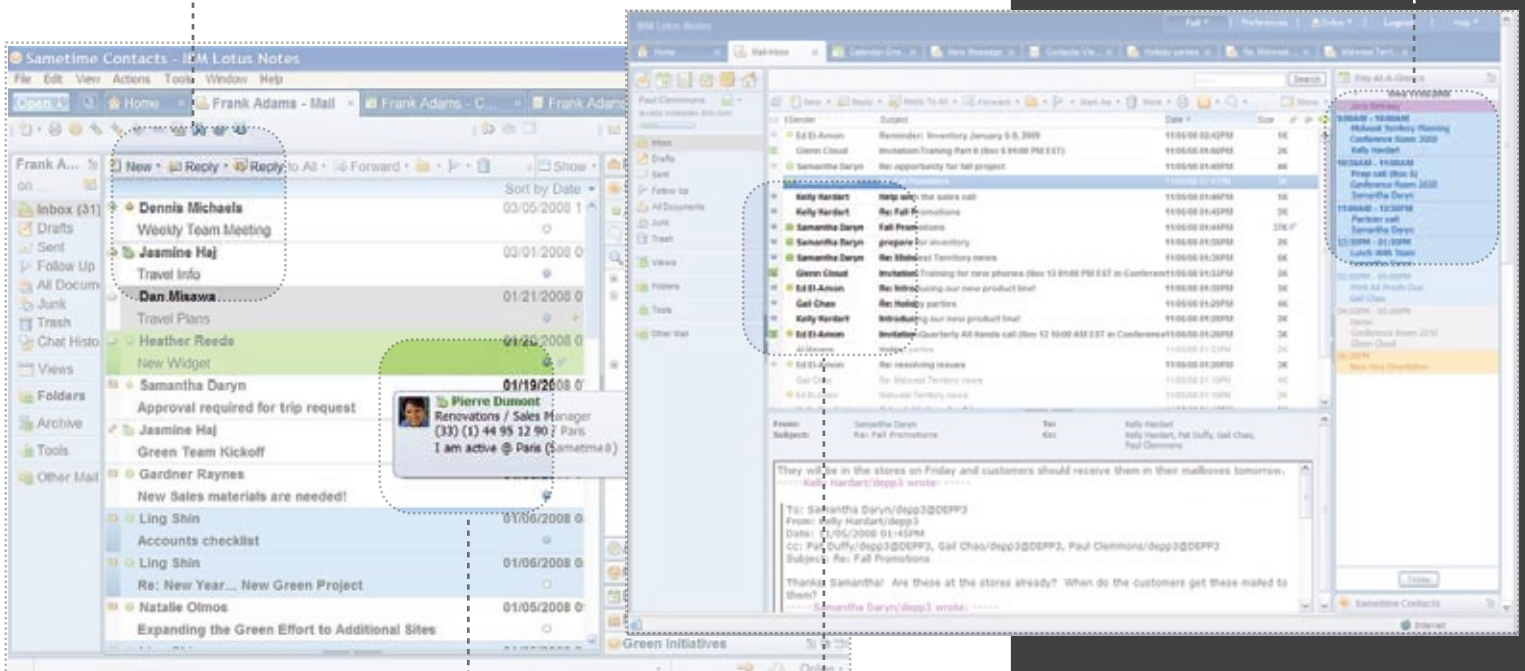

WHY PHASE 2 ?

- **LOW MONTHLY COST**
- **NO SETUP FEES**
- **FREE SUPPORT**
- **TRAINING INCLUDED**
- **CUSTOMIZATION INCLUDED**

FROM $ 9.99 USER / MO.

ORGANIZE MESSAGES

WIDGET PLUG-INS